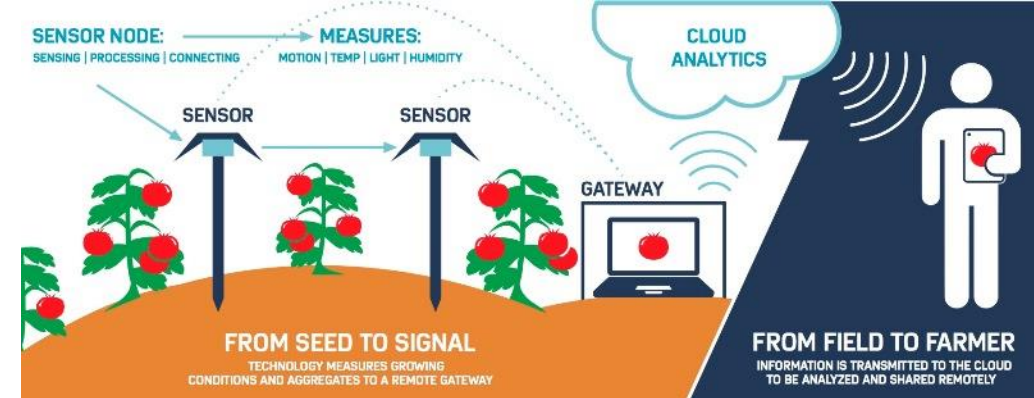

AutonomouStuff

een weg naar robotisering en verder

Three Horizons Model - McKinsey

H1 - Smart

H2 - Autonoom

Groeimodel

- Sensoren; LoRa, LTE-M
- +
- Locatie; GPS / Satelliet
- +
- Beelden; 5G (4k/8k)

= Autonom / Robot

Data / AI (algoritmen)

H3 – Digital Twin

4G

5G

Experimenten

Valthermond -WUR

Robotti

AGROINTELLI

WAGENINGEN
UNIVERSITY & RESEARCH

AGROINTELLI

WAGENINGEN
UNIVERSITY & RESEARCH

A wide-angle photograph of a paved road with double yellow lines curving through a desert landscape. The road is flanked by sand dunes and sparse, low-lying vegetation. In the distance, a range of mountains is visible under a clear, light blue sky. The overall scene is bright and open.