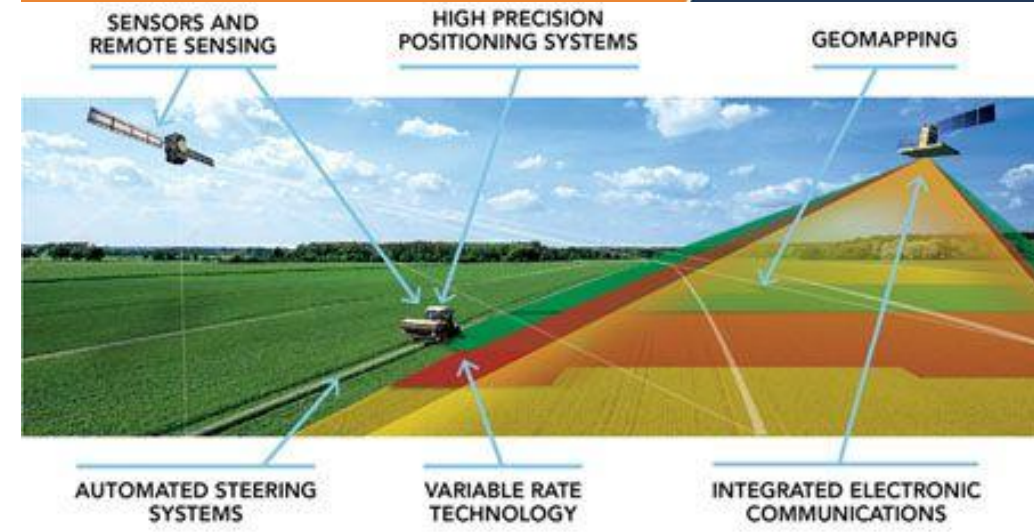

AutonomouStuff

een weg naar robotisering en verder

Three Horizons Model - McKinsey

H1 - Smart

H2 - Autonoom

Groeimodel

- Sensoren; LoRa, LTE-M
- +
- Locatie; GPS / Satelliet
- +
- Beelden; 5G (4k/8k)

= Autonom / Robot

Data / AI (algoritmen)

H3 – Digital Twin

4G

5G

Experimenten

Valthermond -WUR

Robotti

AGROINTELLI

WAGENINGEN
UNIVERSITY & RESEARCH

AGROINTELLI

WAGENINGEN
UNIVERSITY & RESEARCH

A wide-angle photograph of a paved road with double yellow lines curving through a desert landscape. The road is flanked by sand dunes and sparse, low-lying vegetation. In the distance, a range of mountains is visible under a clear, light blue sky. The overall scene is bright and open.