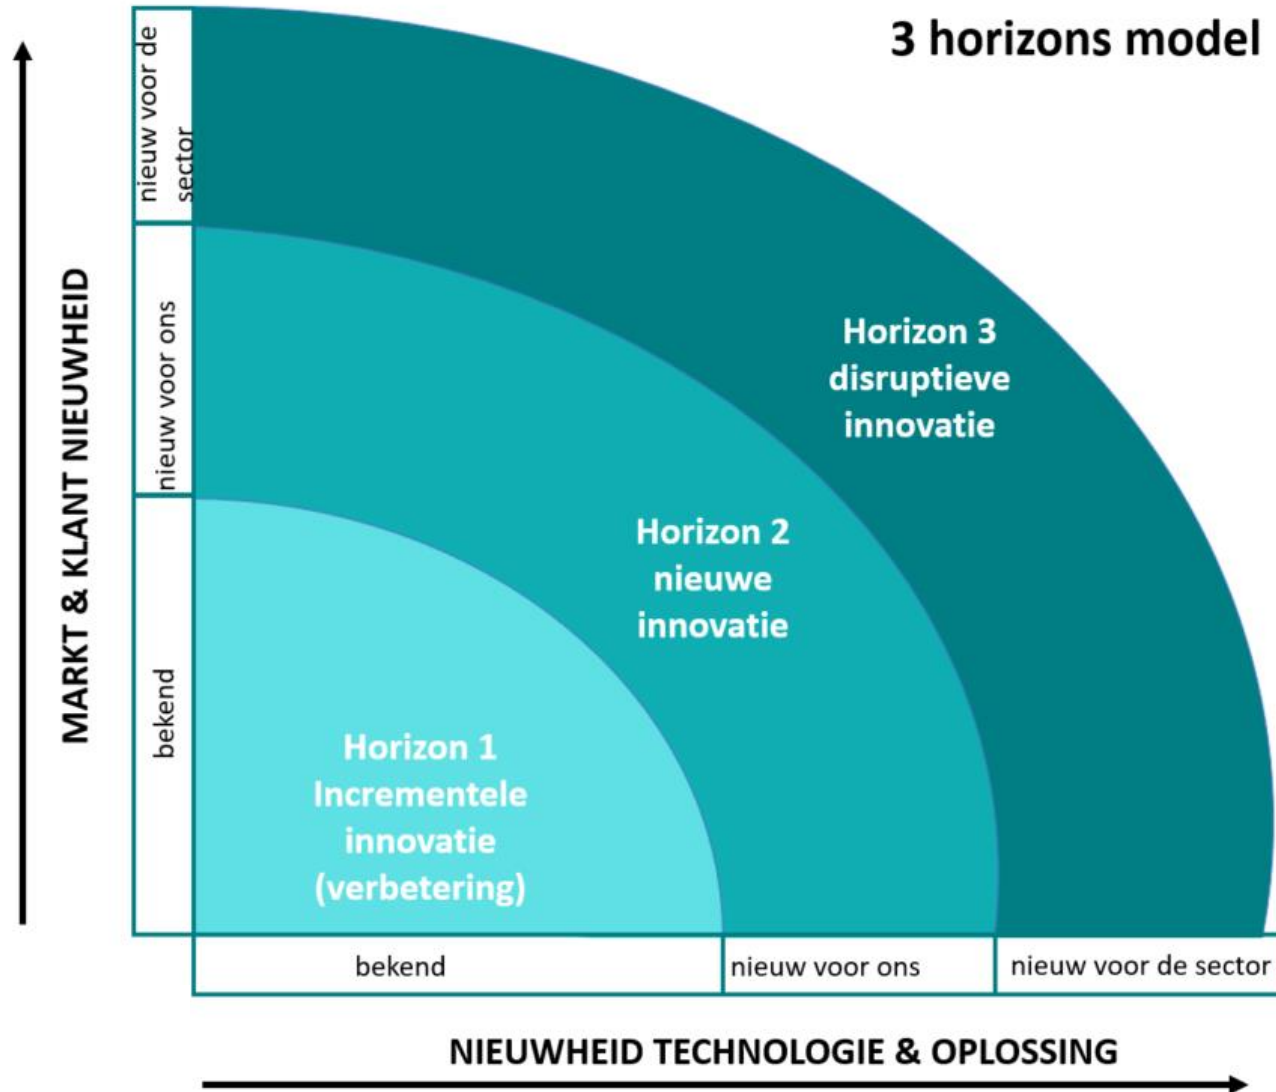

AutonomouStuff

een weg naar robotisering en verder

Three Horizons Model - McKinsey

H1 - Smart

H2 - Autonoom

Groeimodel

- Sensoren; LoRa, LTE-M
- +
- Locatie; GPS / Satelliet
- +
- Beelden; 5G (4k/8k)

= Autonom / Robot

WAGENINGEN
UNIVERSITY & RESEARCH

AGROINTELLI

WAGENINGEN
UNIVERSITY & RESEARCH

A wide-angle photograph of a paved road with double yellow lines curving through a desert landscape. The road is flanked by sand dunes and sparse, low-lying vegetation. In the distance, a range of mountains is visible under a clear, light blue sky. The overall scene is bright and open.