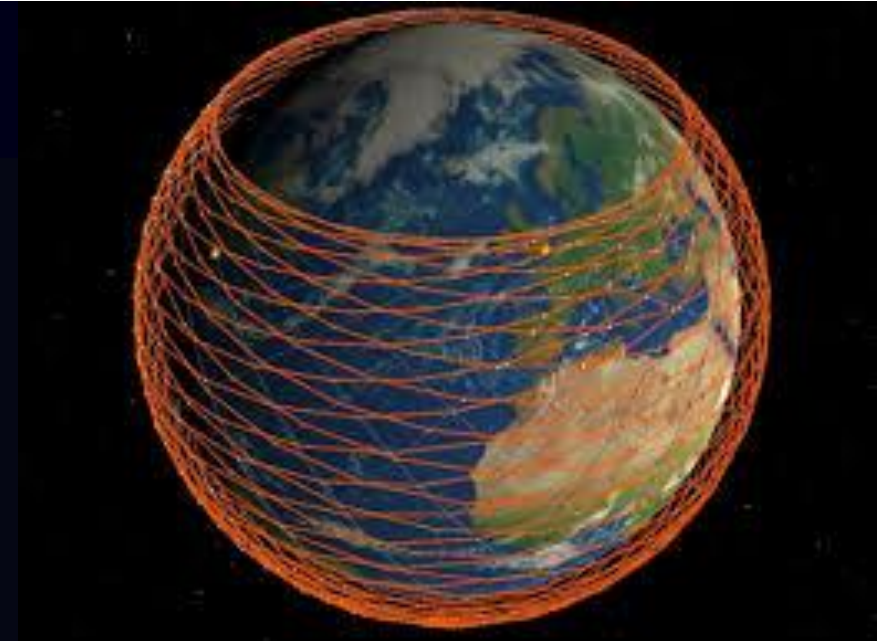

Shared
spectrum

New shared spectrum paradigms

Example: 2.3 GHz Europe / 3.5 GHz USA

Unlicensed
spectrum

Shared use

Example: 2.4 GHz / 5 GHz / 60 GHz global

Terrestrial Communicatie

Bekijk SpaceX's Starlink 'Train' in the Sky

23 APR. 2020 | ⌚ ~2 min

Starlink Satellites

[HOME](#) [THE CHALLENGE](#) [NEWS UPDATE](#) [ALL TEAMS](#)

Illustratief

Autonomous Greenhouses International Challenge 2019

Through AI and sensors, build greenhouses of the future